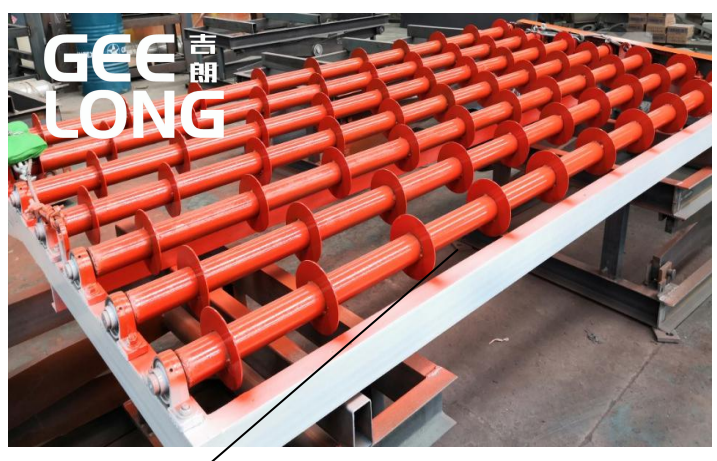

Geelong brand 4FT-10FT glue spreader machine

Actual details

GEELONG ONLY FOCUS DETAILS AND HIGH QUALITY

One inch double chain and double Sprocket wheel, more strong and stable for ss rollers and glue rollers running

GEE 吉朗
LONG

Emergency stop protection for workers, avoid any damage on MAN.

Equipped with inverter, running speed is adjustable, also provide three pressing buttons for your back-up using.

Reducer machine plus disk conveyor for glued veneers unloading, more good support for unloading