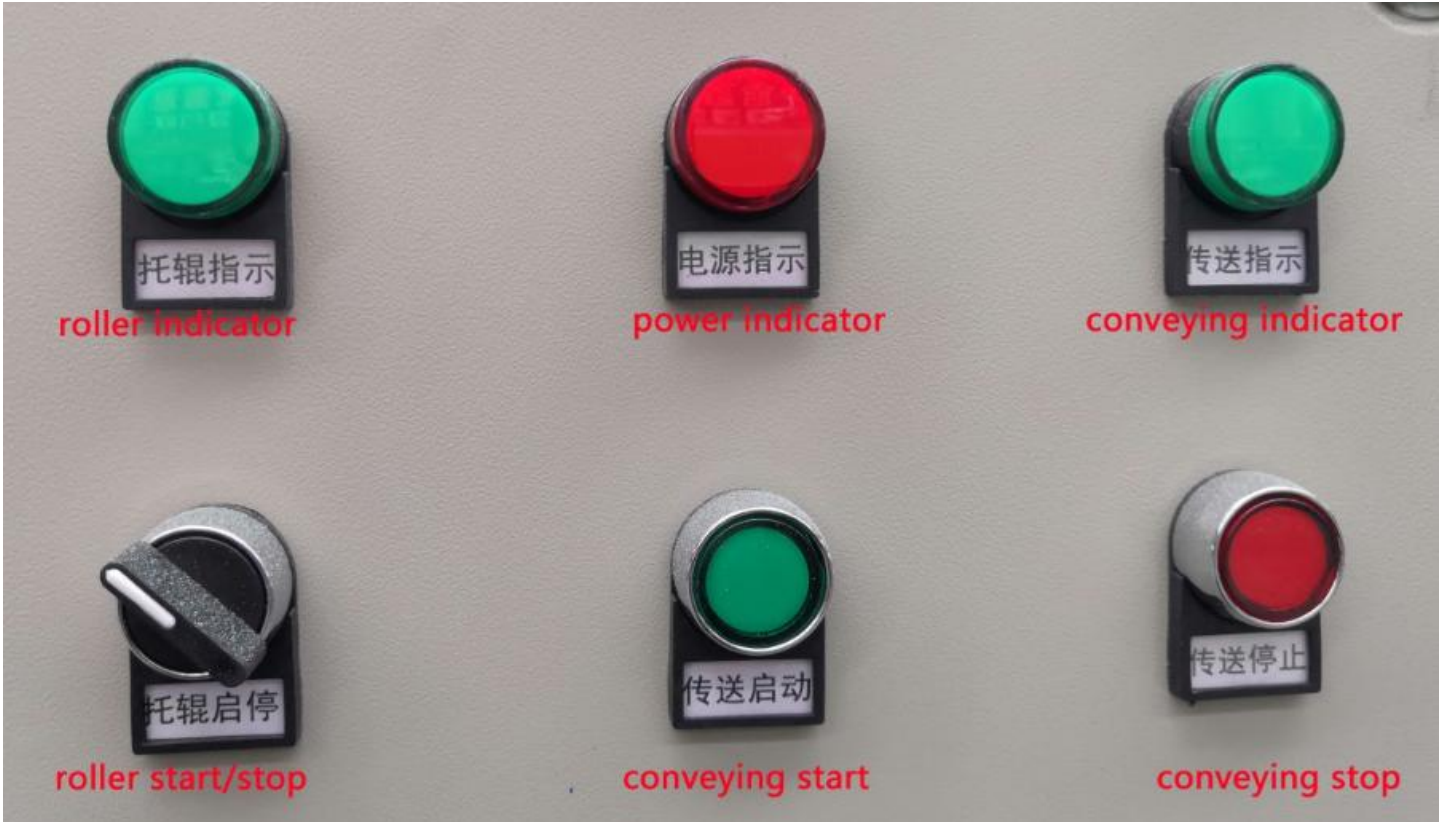

Geelong brand 4FT-10FT glue spreader machine

Actual details

GEELONG ONLY FOCUS DETAILS AND HIGH QUALITY

One inch double chain and double Sprocket wheel, more strong and stable for ss rollers and glue rollers running

GEE 吉朗
LONG

Emergency stop protection for workers, avoid any damage on MAN.

Equipped with inverter, running speed is adjustable, also provide three pressing buttons for your back-up using.

Reducer machine plus disk conveyor for glued veneers unloading, more good support for unloading